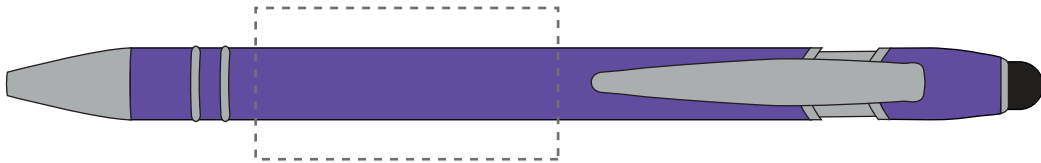

Your Ref:	Quantity:	Product Code: TPC731401
Our Ref:	Version: 1	Product Colour: PURPLE

PRINTING CONCERNS:

We stock this item in the following colours

**PANTONE REFERENCE(S)**

● Engrave

ARTWORK SCALE 100%

ARTWORK SCALE 100%

Rotary Engrave Area:

40mm x 20mm

Product Image for visualisation
- colours may vary

The dashed line is to demonstrate print area and will not appear on your printed item

PLEASE NOTE:

- All colours including print and product are for visual purposes only and should not be regarded as the actual colour of the product and print.
- Some products may vary from batch to batch and may differ from previous orders.
- The colour and texture of a product can also have an effect on the final print colour.
- By approving this order we accept that you understand these terms.